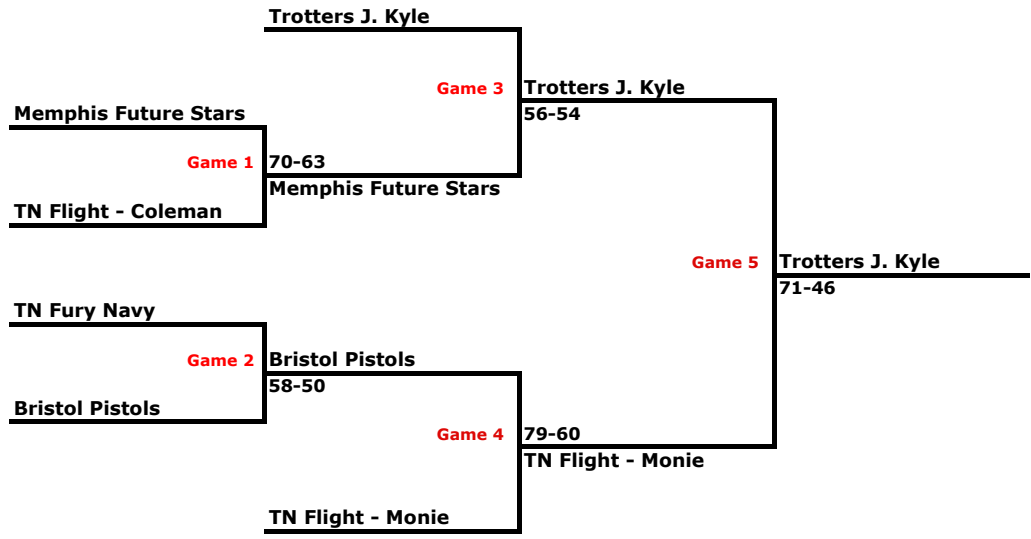

AAU

8th Grade - Division I Bracket Play

	DAY	TIME	COURT
Game 1	Saturday	9:20PM	1
Game 2	Saturday	9:20PM	2
Game 3 - SEMI	Sunday	1:20PM	1
Game 4 - SEMI	Sunday	1:20PM	4
Game 5 - CHAMPIONSHIP	Sunday	5:20PM	3