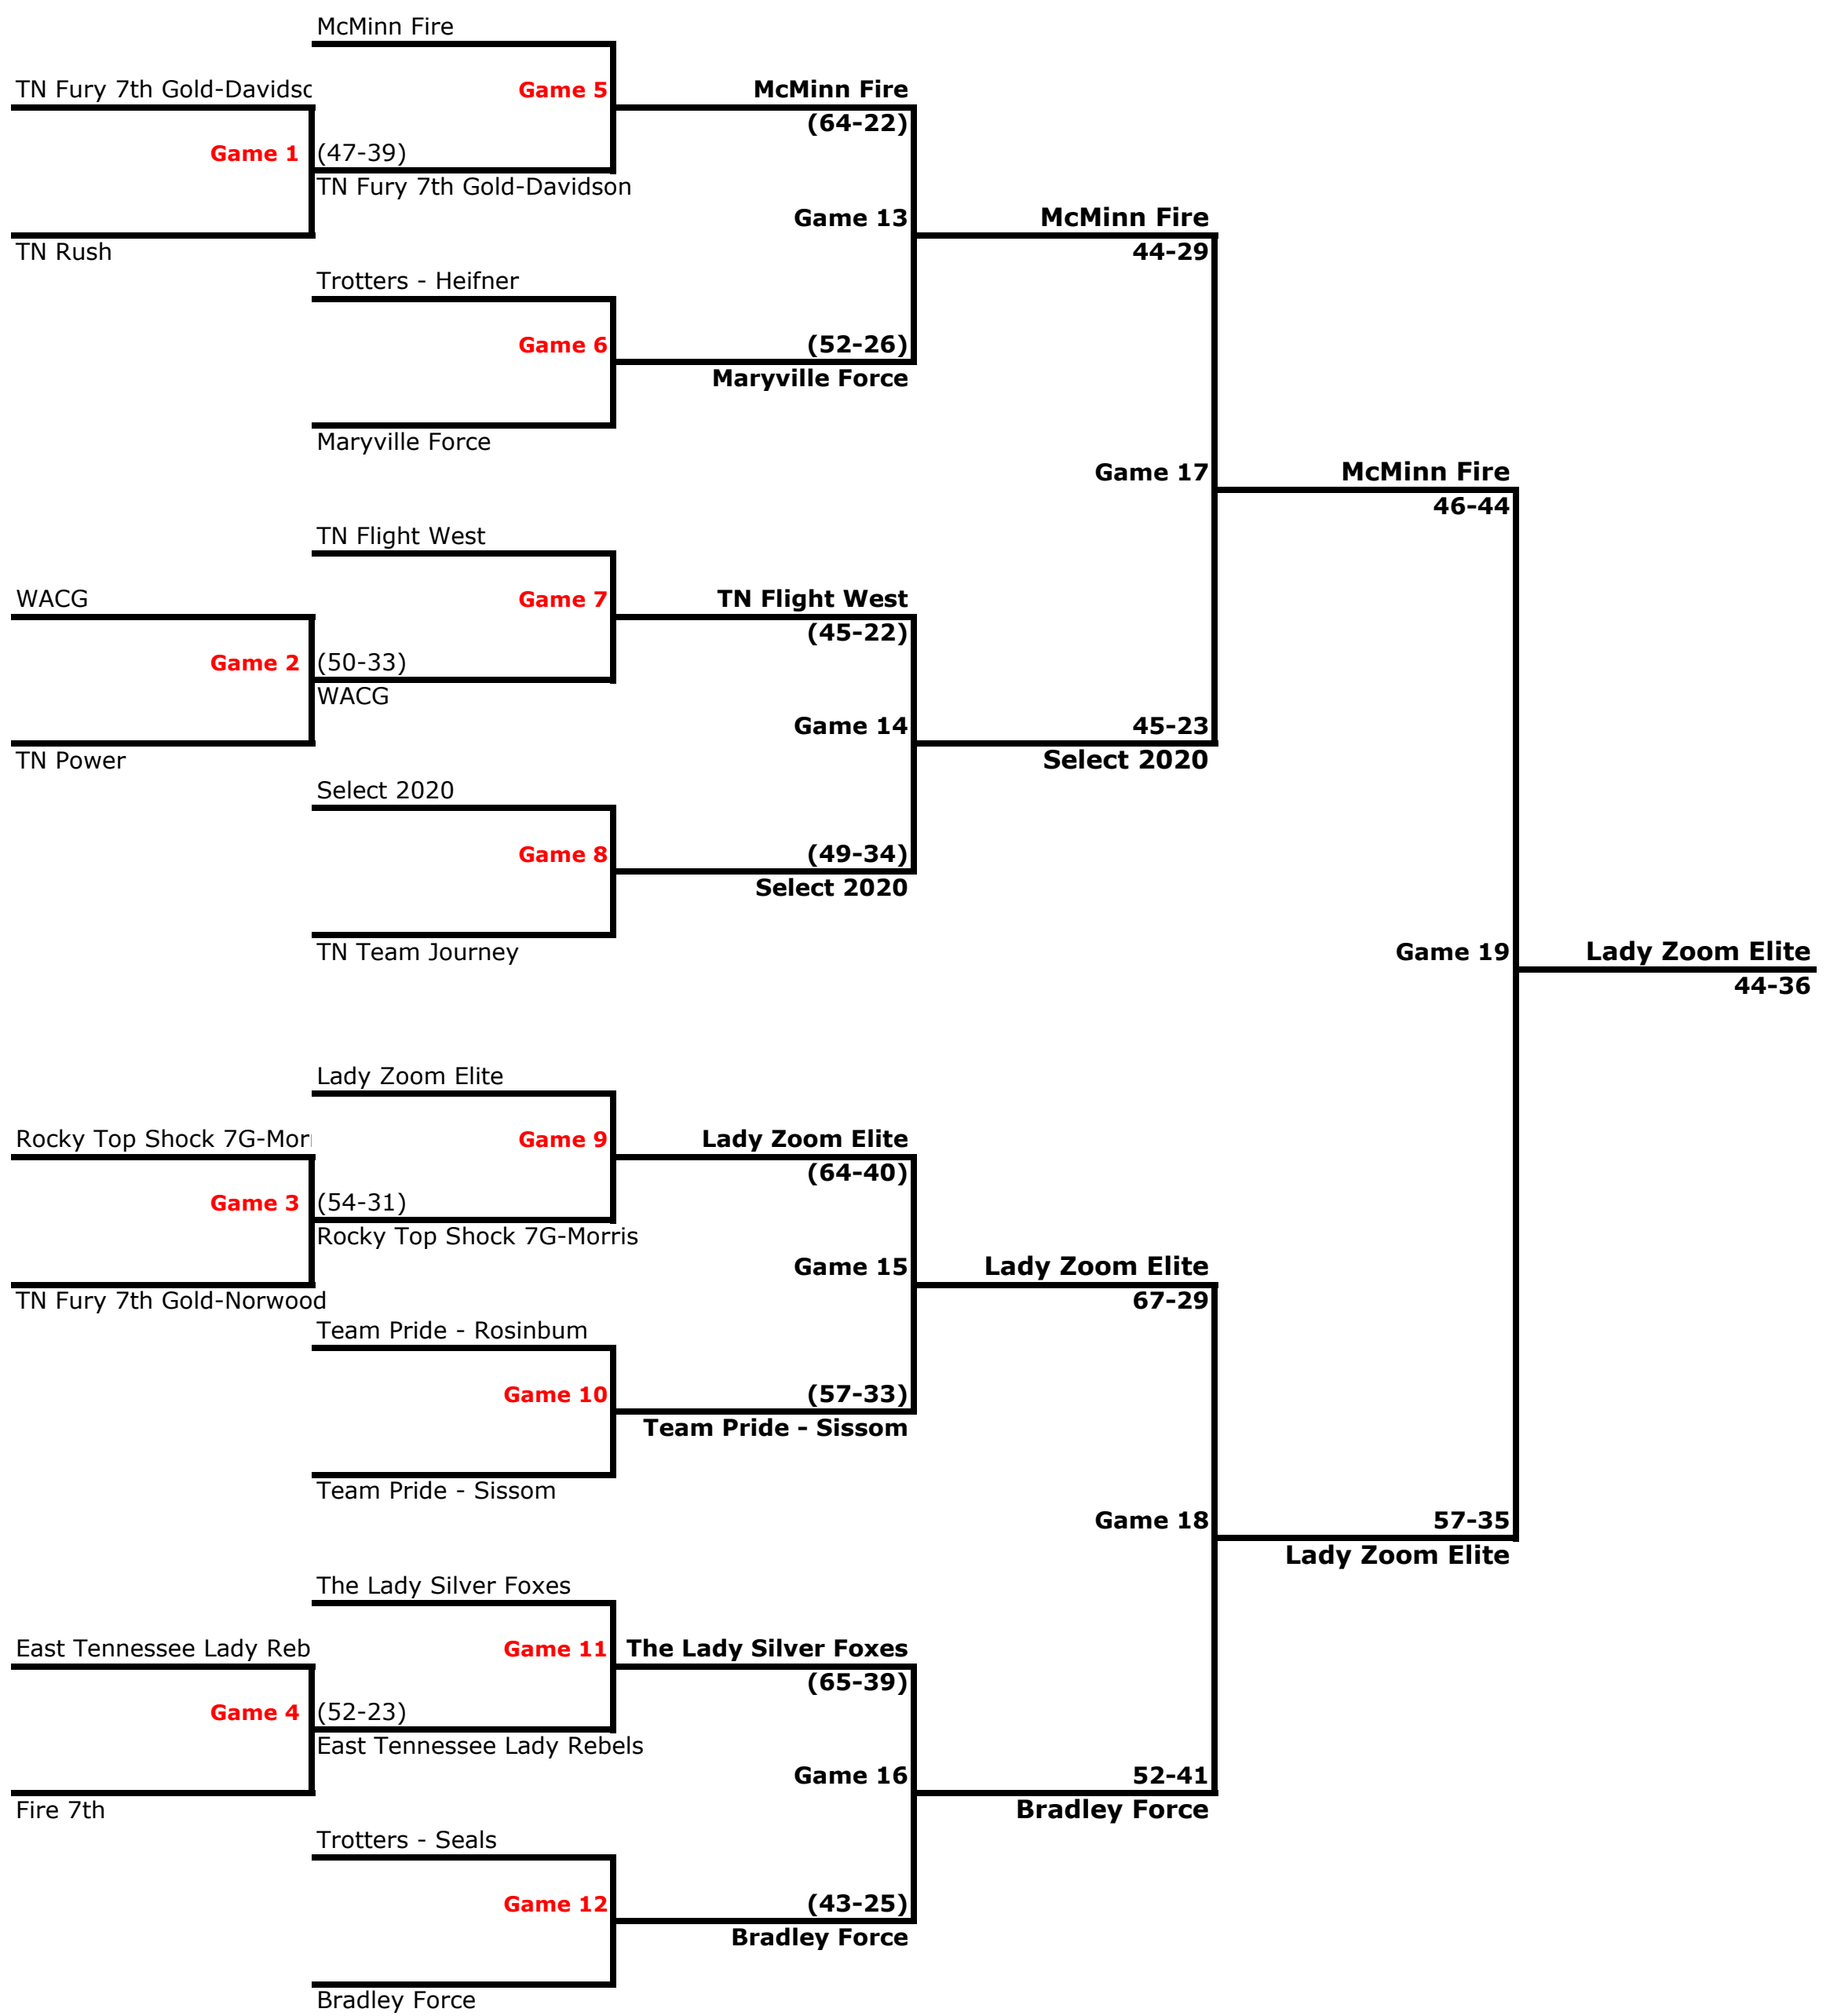

7th Grade - Division 2 Bracket Play

	DAY	TIME	COURT
Game 1	Saturday	6:40PM	5
Game 2	Saturday	6:40PM	6
Game 3	Saturday	6:40PM	7
Game 4	Saturday	6:40PM	8
Game 5	Saturday	9:20PM	1
Game 6	Saturday	9:20PM	2
Game 7	Saturday	9:20PM	3
Game 8	Saturday	9:20PM	4
Game 9	Saturday	9:20PM	5
Game 10	Saturday	9:20PM	6
Game 11	Saturday	9:20PM	7
Game 12	Saturday	9:20PM	8
Game 13	Sunday	12PM	1
Game 14	Sunday	12PM	2
Game 15	Sunday	12PM	3
Game 16	Sunday	12PM	4
Game 17 Semi Final	Sunday	2:40PM	1
Game 18 Semi Final	Sunday	2:40PM	7
Game 19 - Championship	Sunday	5:20PM	1