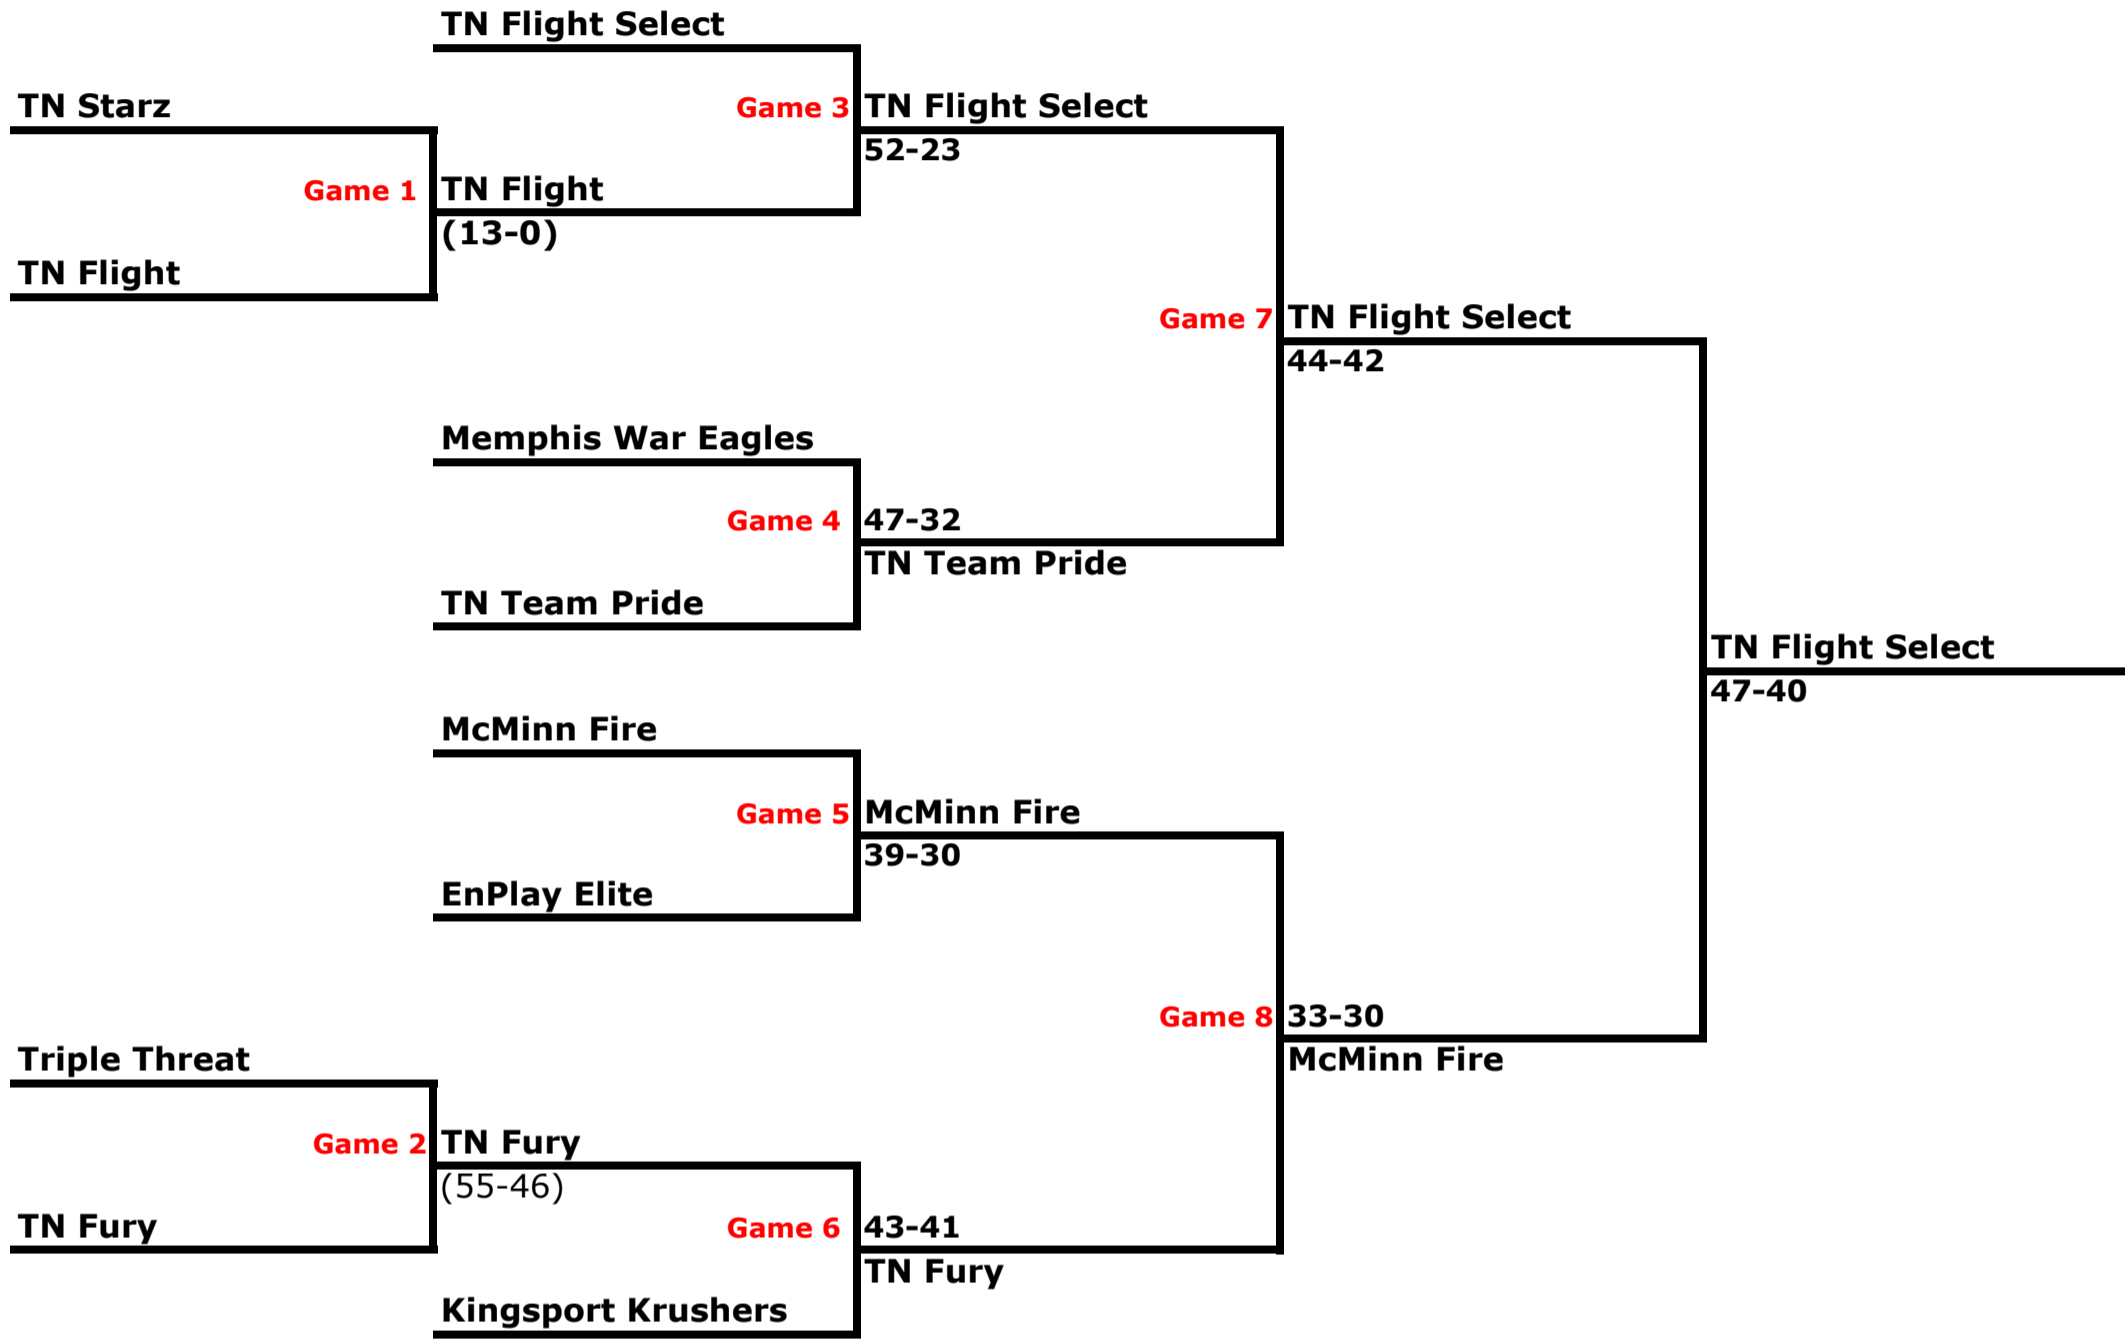

**6th Grade - Division 1
Bracket Play**

	DAY	TIME	COURT
Game 1	Saturday	8PM	8
Game 2	Saturday	8PM	9
Game 3	Sunday	9:20AM	1
Game 4	Sunday	9:20am	2
Game 5	Sunday	9:20am	3
Game 6	Sunday	9:20am	4
Game 7 - Semi-Final	Sunday	1:20PM	1
Game 8 - Semi-Final	Sunday	1:20PM	2
Game 9 - Championship	Sunday	4PM	1