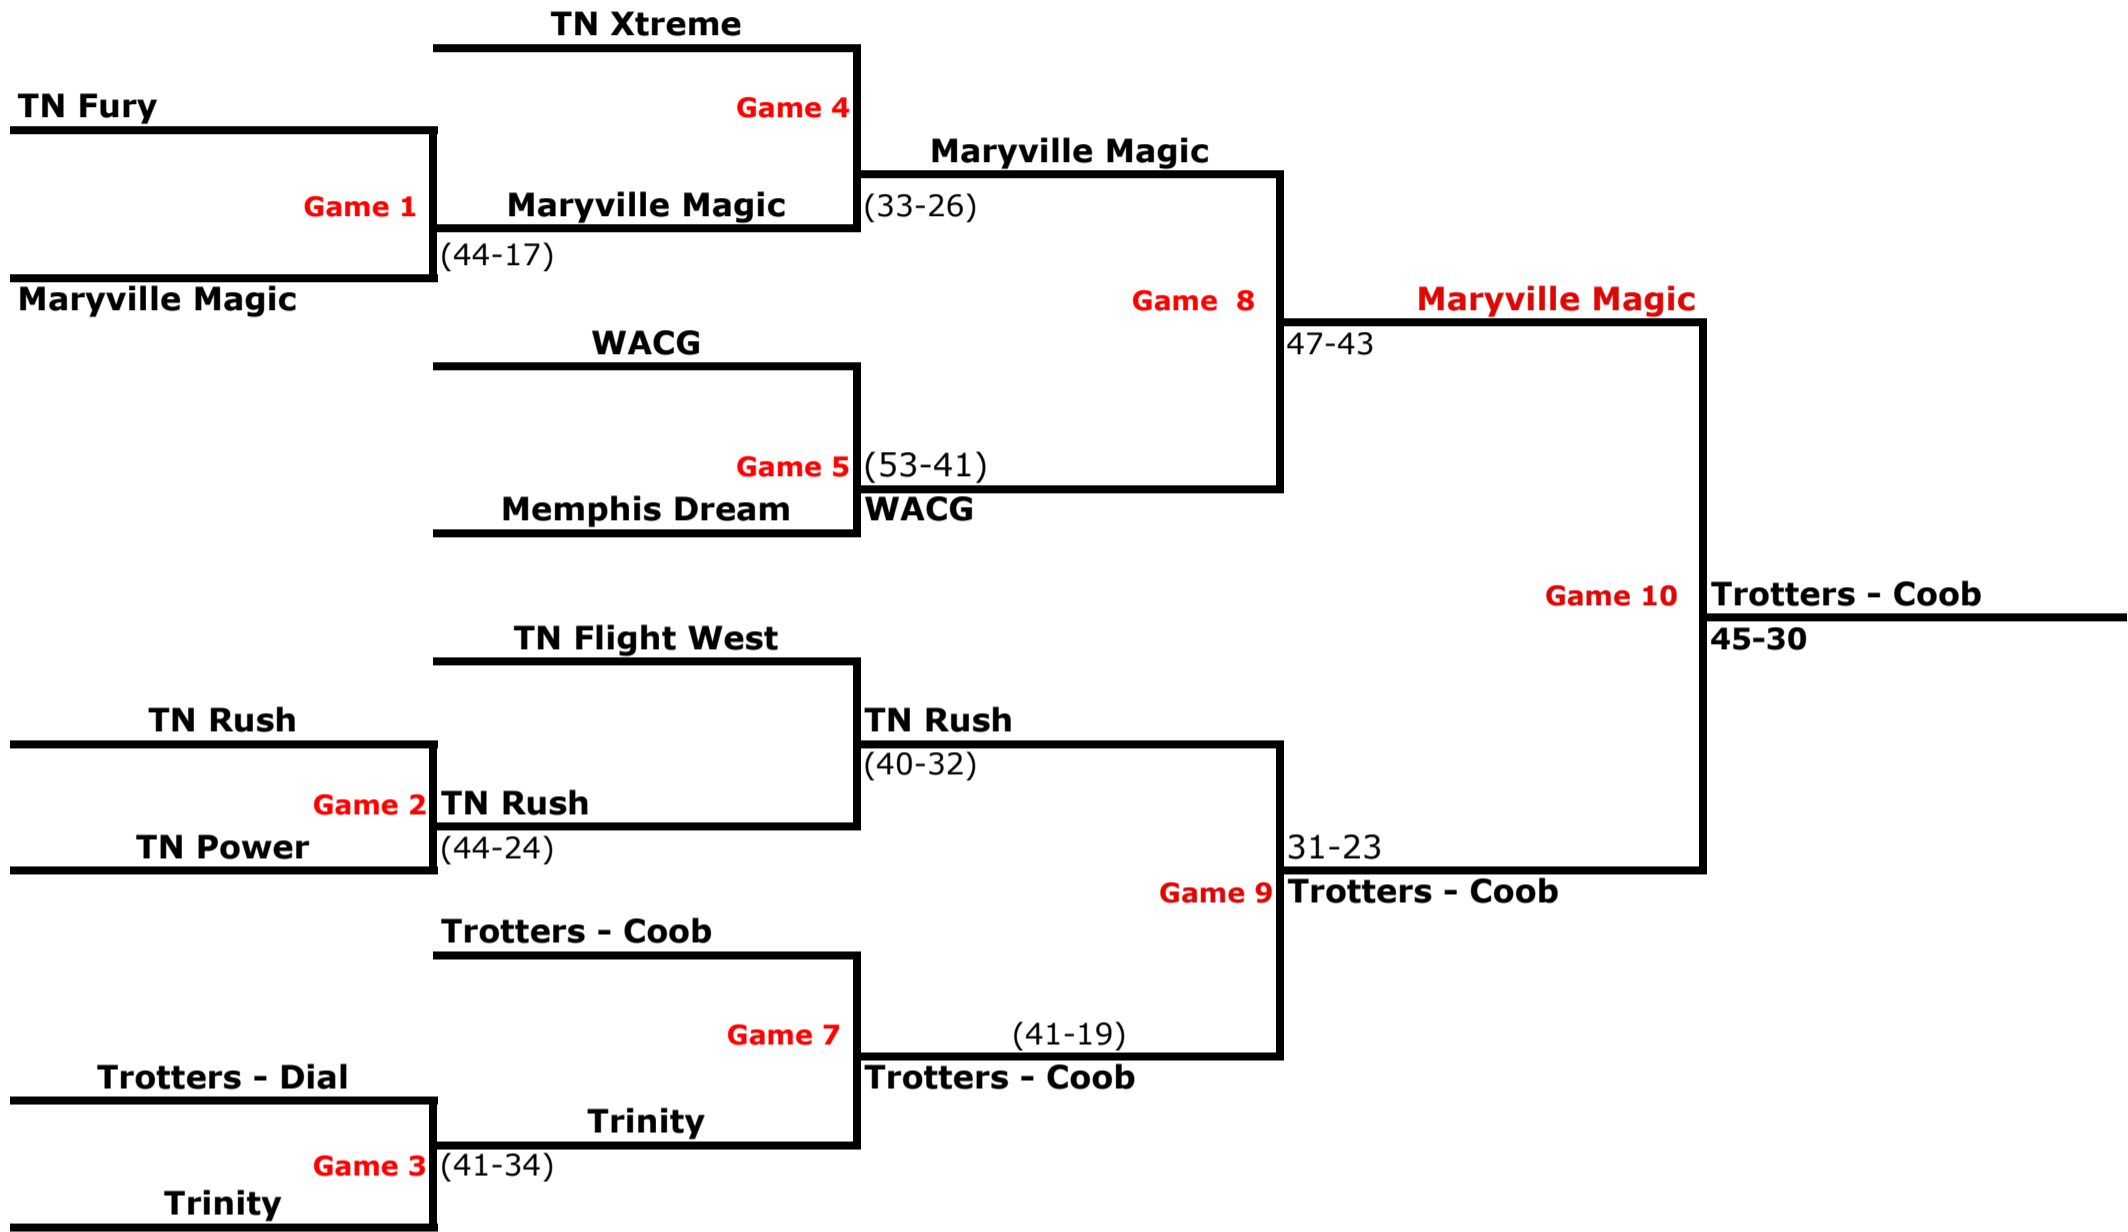

**6th Grade - Division II
Bracket Play**

Game 1	Saturday	8PM	5
Game 2	Saturday	8PM	6
Game 3	Saturday	8PM	7
Game 4	Sunday	8AM	1
Game 5	Sunday	8AM	2
Game 6	Sunday	8AM	3
Game 7	Sunday	8AM	4
Game 8 - Semi-Final	Sunday	12PM	5
Game 9 - Semi-Final	Sunday	12PM	6
Game 10 - Championship	Sunday	4PM	6