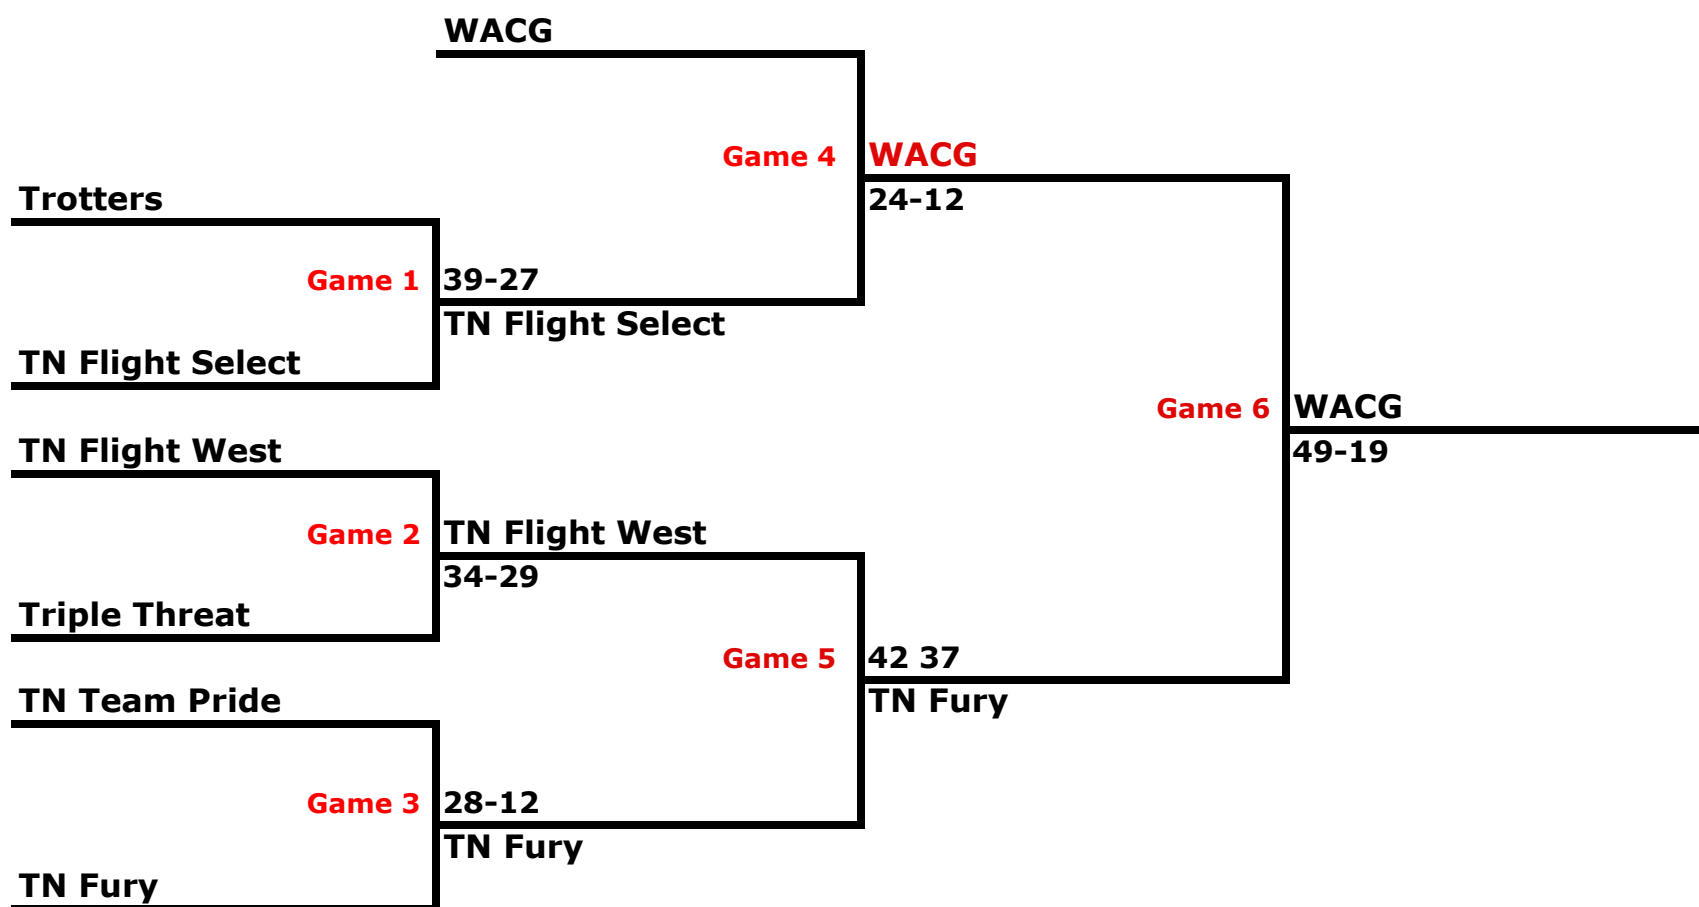

AAU

4th Grade DI Bracket Play

	DAY	TIME	COURT
Game 1	Sunday	9:20AM	5
Game 2	Sunday	9:20AM	6
Game 3	Sunday	9:20AM	7
Game 4 - Semi-Final	Sunday	1:20PM	3
Game 5 - Semi-Final	Sunday	1:20PM	4
Game 6 - Championship	Sunday	4PM	3