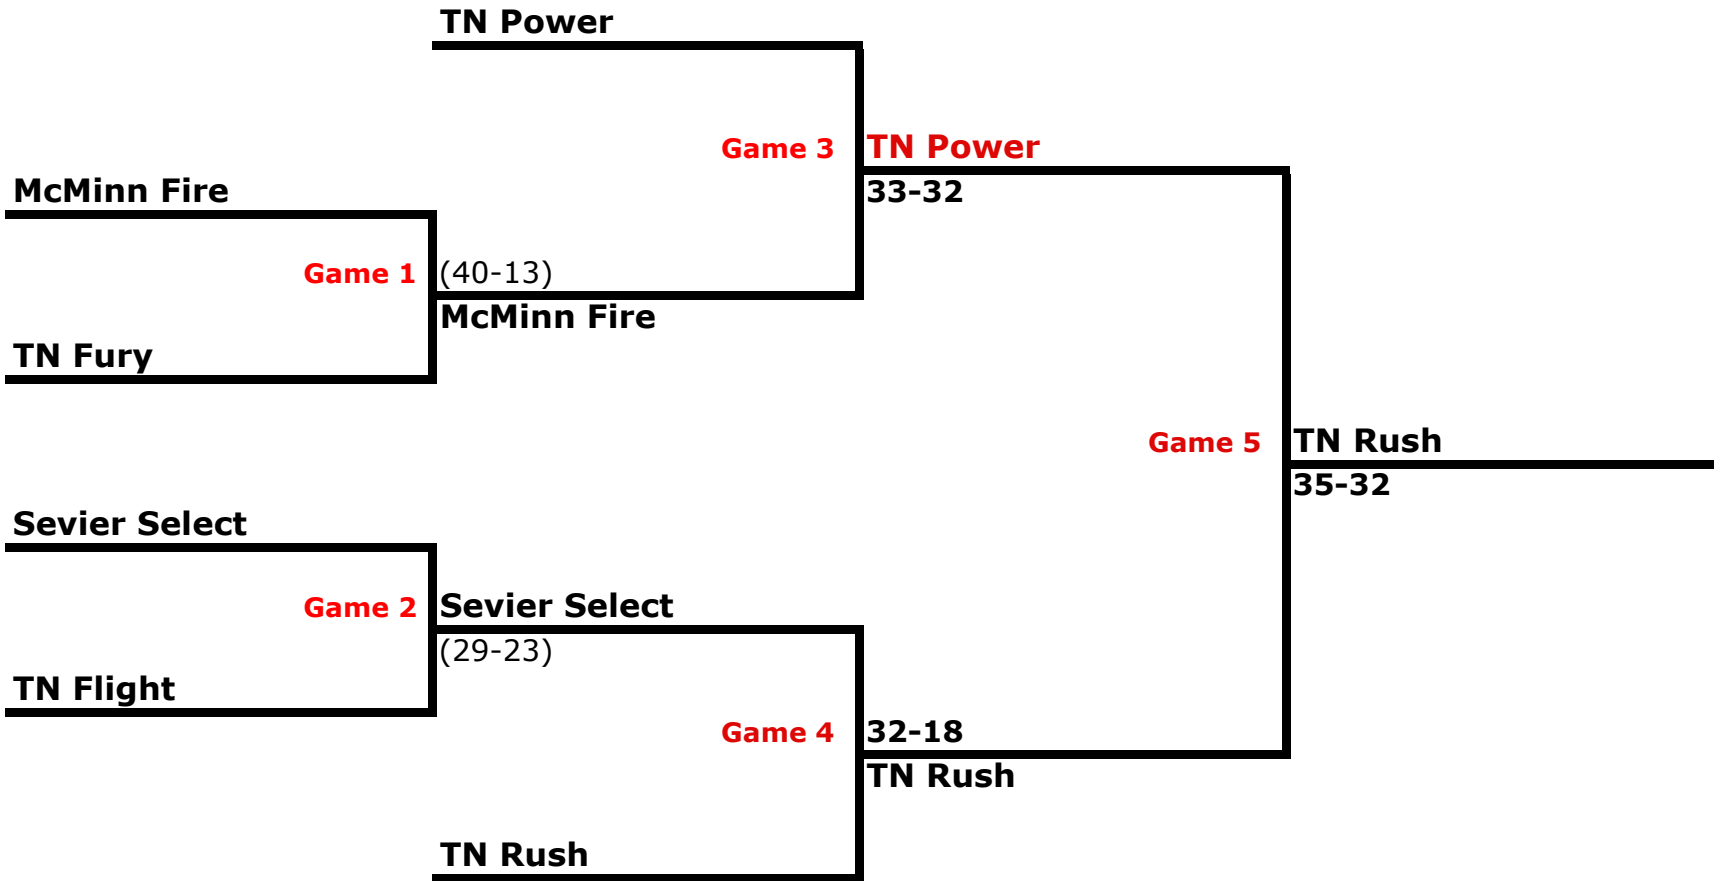

**4th Grade - Division II
Bracket Play**

	DAY	TIME	COURT
Game 1	Sunday	8AM	7
Game 2	Sunday	8AM	8
Game 3 - SEMI	Sunday	1:20PM	7
Game 4 - SEMI	Sunday	1:20PM	8
Game 5 - CHAMPIONSHIP	Sunday	4PM	5