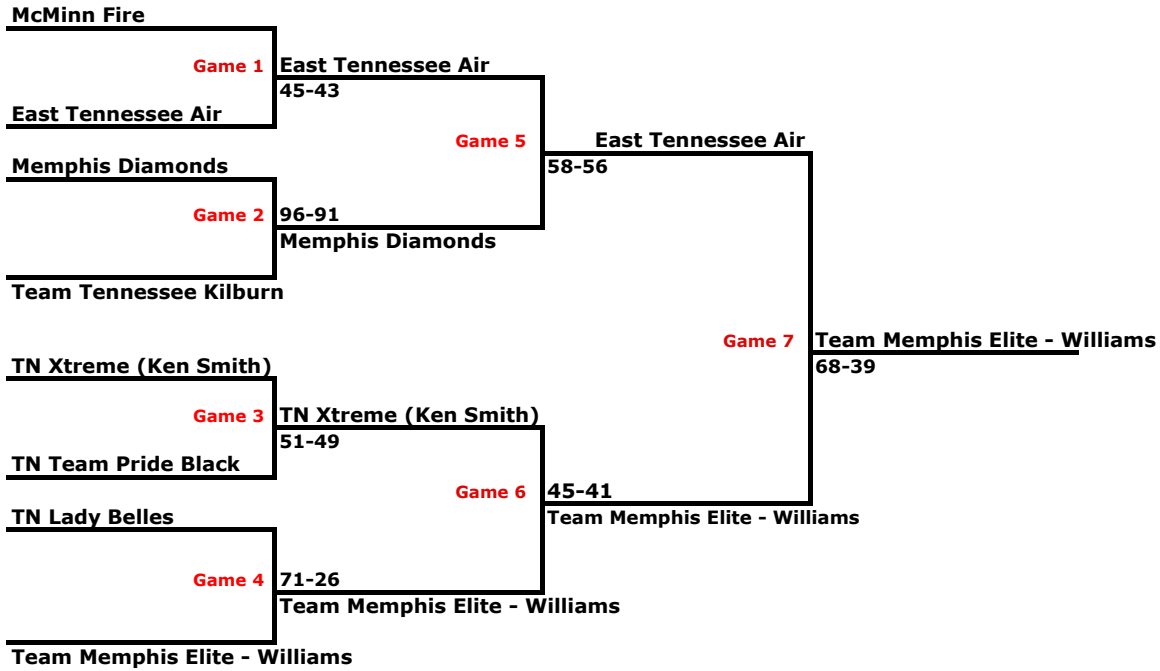

11th Grade - Division I Bracket Play

	DAY	Time	COURT
Game 1	Saturday	8PM	1
Game 2	Saturday	8PM	2
Game 3	Saturday	8PM	3
Game 4	Saturday	8PM	4
Game 5 - Semi-Final	Sunday	12PM	3
Game 6 - Semi-Final	Sunday	12PM	4
Game 7 - Championship	Sunday	4PM	1