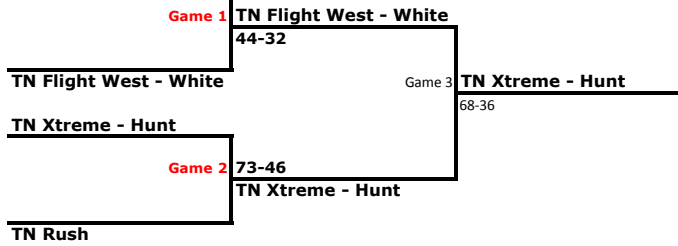

AAU

10th Grade - Division I Bracket Play

Team Memphis Elite - Gardner

	DAY	TIME	COURT
Game 1 Semi Final	Sunday	10:40AM	1
Game 2 Semi Final	Sunday	10:40AM	2
Game 3 - Championship	Sunday	2:40PM	1