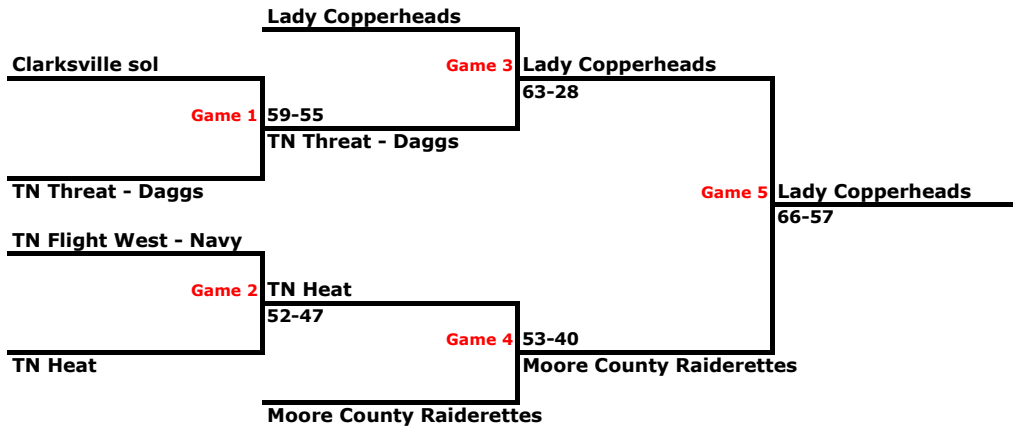

AAU

10th Grade - Division II Bracket Play

	DAY	TIME	COURT
Game 1	Sunday	8AM	1
Game 2	Sunday	8AM	2
Game 3 - Semi-Final	Sunday	10:40AM	3
Game 4 - Semi-Final	Sunday	10:40AM	4
Game 5 - Championship	Sunday	2:40PM	3