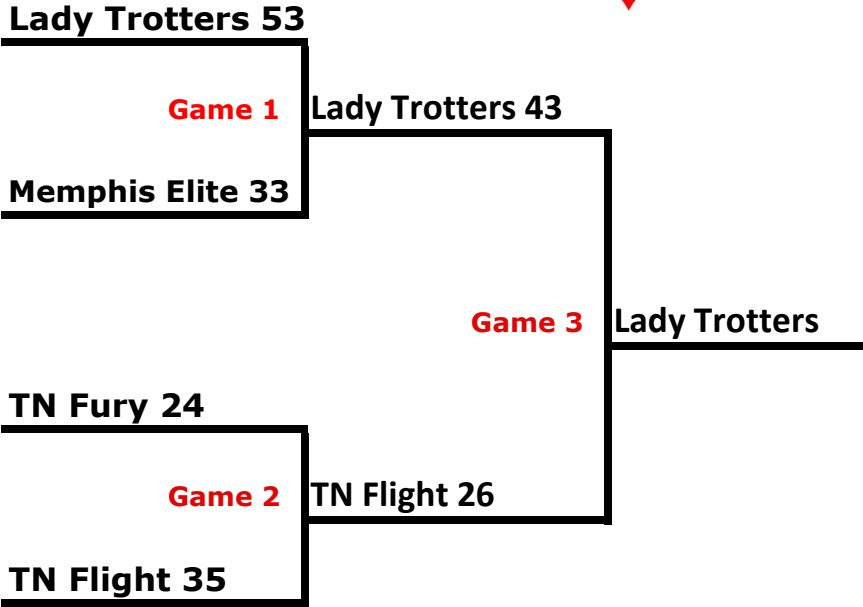

**6th Grade - Division 1
Bracket Play**

Gym 1-6	AGame (AG)
Gym 7-10	USBA

	SUNDAY	COURT
Game 1	12:45PM	AG 1
Game 2	12:45PM	AG 2
Game 3	3:15PM	AG 4