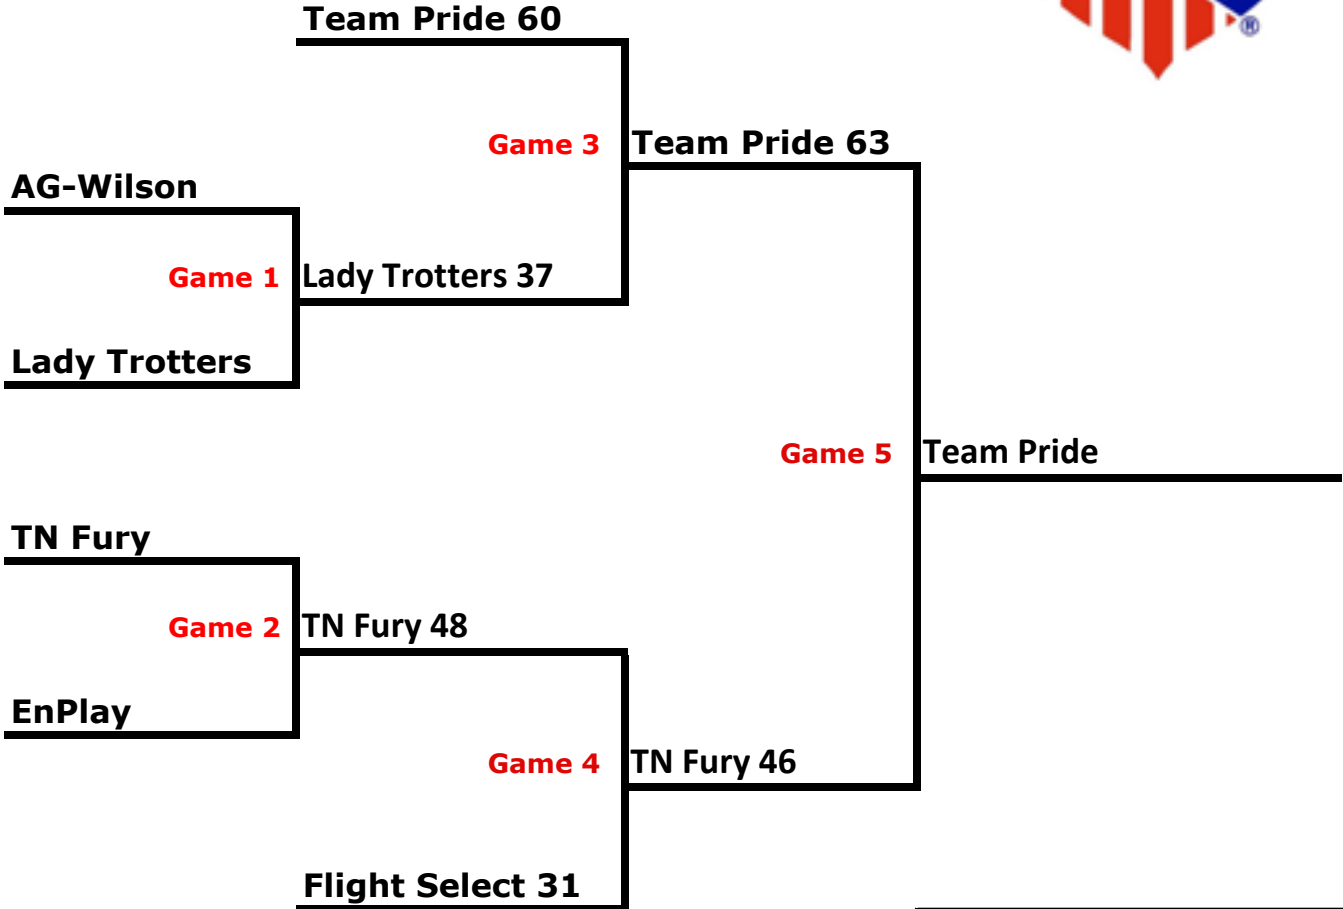

7th Grade - Division 1 Bracket Play

Gyms 1 - 6	A-Game(AG)
Gyms 7 - 10	USBA