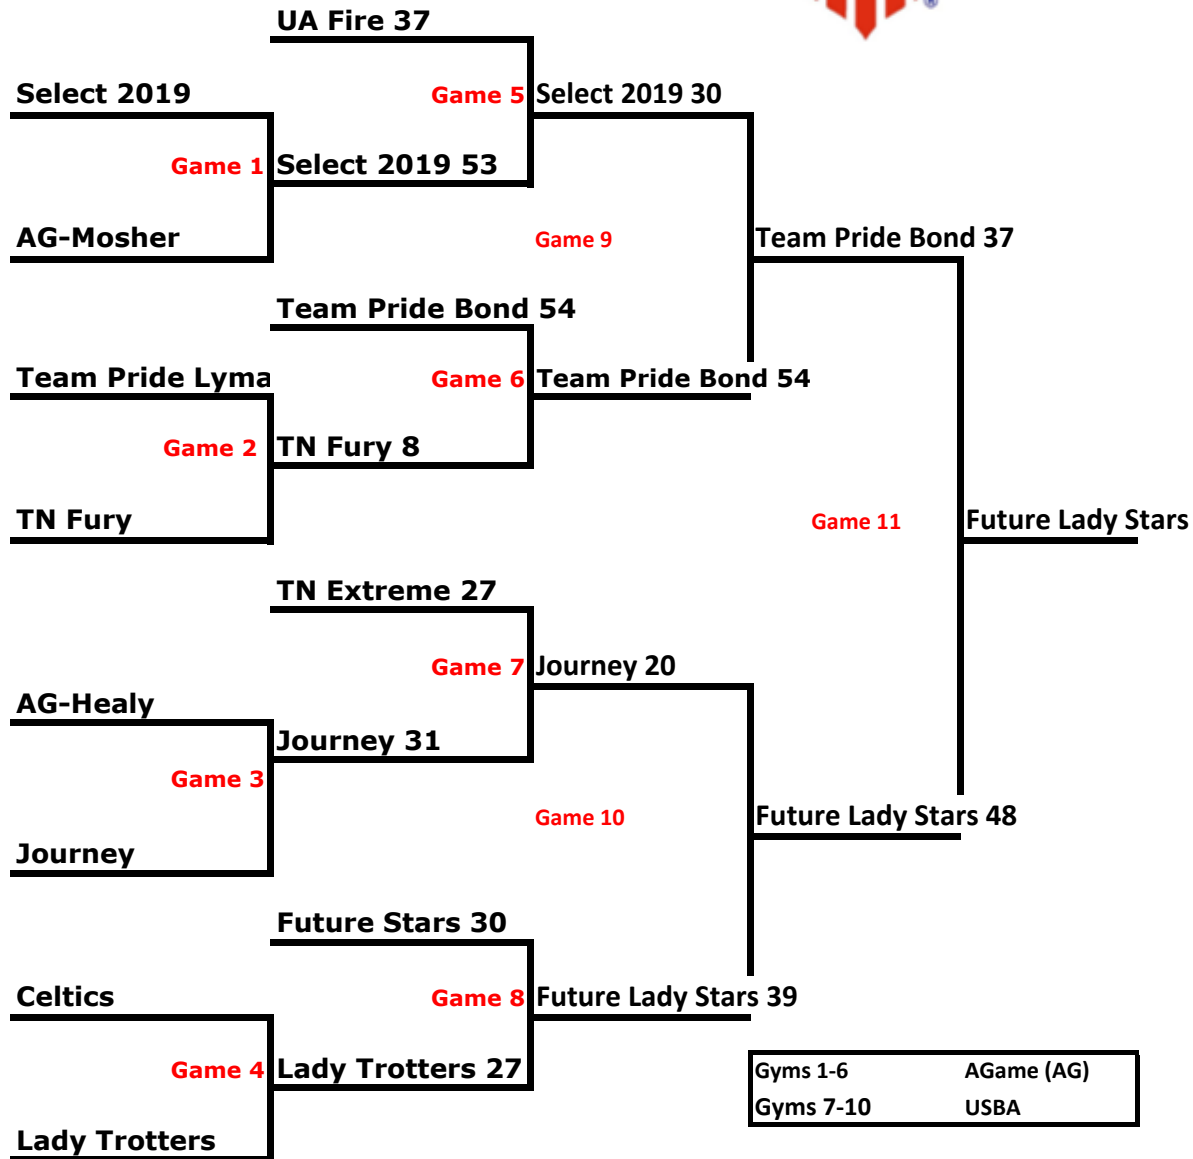

5th Grade - Division 1 Bracket Play

	DAY	TIME	COURT
Game 1	Saturday	8:15PM	AG 1
Game 2	Saturday	8:15PM	AG 2
Game 3	Saturday	8:15PM	AG 3
Game 4	Saturday	8:15PM	AG 4
Game 5-SEMI	Sunday	11:30AM	AG 5
Game 6-SEMI	Sunday	11:30AM	AG 6
Game 7-Championship	Sunday	3:15PM	AG 2

5th Grade - Division 2 Bracket Play

	DAY	TIME	COURT
Game 1	Saturday	5:45PM	AG 5
Game 2	Saturday	5:45PM	AG 6
Game 3	Sunday	10:15AM	AG 1
Game 4	Sunday	10:15AM	AG 2
Game 5	Sunday	10:15AM	AG 5
Game 6	Sunday	10:15AM	AG 6
Game 7 - SEMI	Sunday	2:00PM	AG 1
Game 8 - SEMI	Sunday	2:00PM	AG 2
Game 9 - CHAMPIONSHIP	Sunday	4:30PM	AG 2

**6th Grade - Division 1
Bracket Play**

Gym 1-6	AGame (AG)
Gym 7-10	USBA

	SUNDAY	COURT
Game 1	12:45PM	AG 1
Game 2	12:45PM	AG 2
Game 3	3:15PM	AG 4

6th Grade - Division 2 Bracket Play

Gyms 1-6	AGame (AG)
Gyms 7-10	USBA

	DAY	TIME	COURT
Game 1	Saturday	4:30PM	AG 1
Game 2	Saturday	4:30PM	AG 3
Game 3	Saturday	4:30PM	AG 5
Game 4	Saturday	4:30PM	AG 6
Game 5	Sunday	9:00AM	AG 3
Game 6	Sunday	9:00AM	AG 4
Game 7	Sunday	9:00AM	AG 5
Game 8	Sunday	9:00AM	AG 6
Game 9-SEMI	Sunday	12:45PM	AG 3
Game 10-SEMI	Sunday	12:45PM	AG 4
Game 11-Championship	Sunday	4:30PM	AG 4