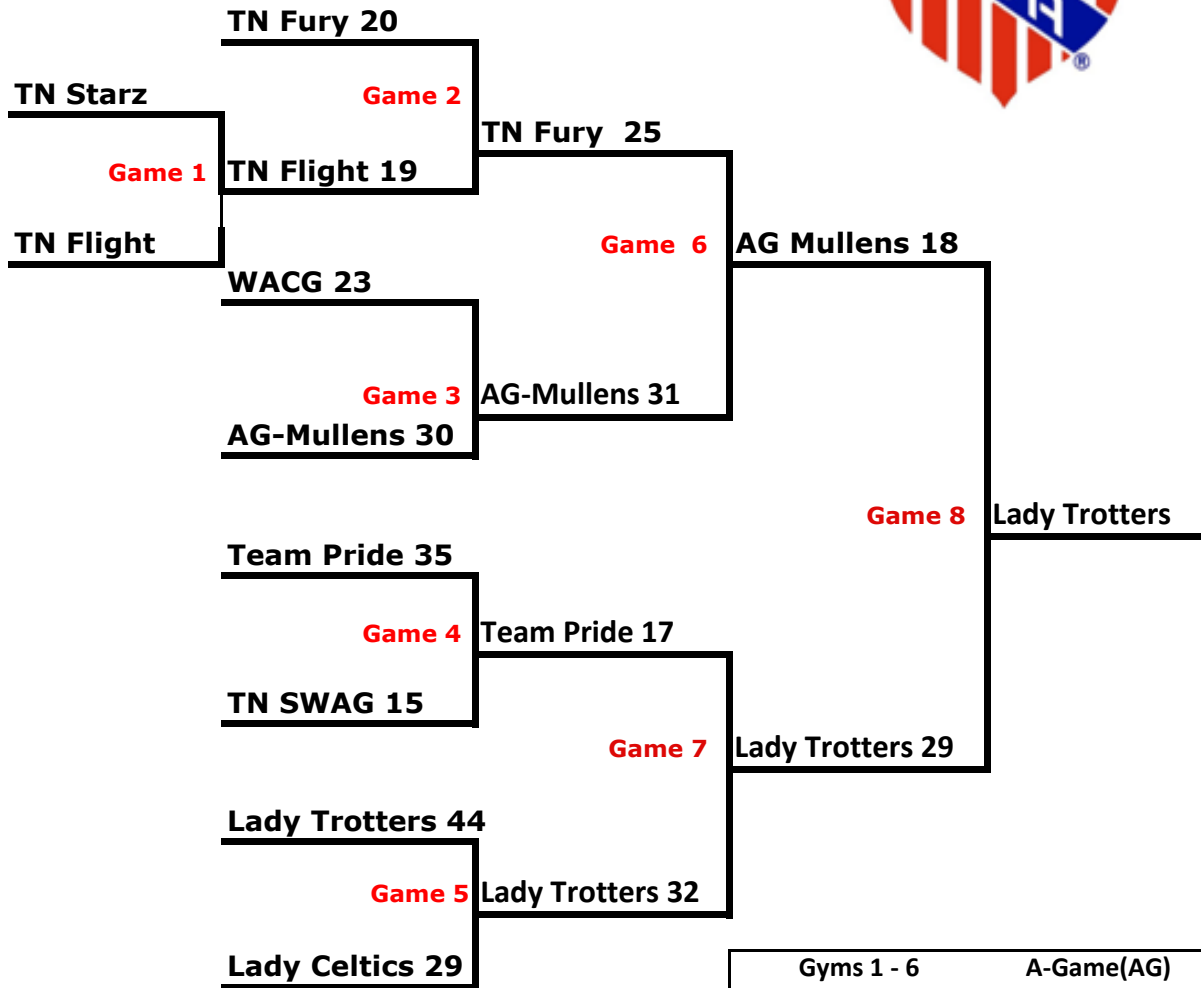

**3rd Grade - Division 1
Bracket Play**

Gyms 1 - 6	A-Game(AG)
Gyms 7-10	USBA

	DAY	TIME	COURT
Game 1	Saturday	5:45PM	AG 1
Game 2	Sunday	9:00AM	USBA 7
Game 3	Sunday	9:00AM	USBA 8
Game 4	Sunday	9:00AM	USBA 9
Game 5	Sunday	9:00AM	USBA 10
Game 6-SEMI	Sunday	12:45PM	AG 5
Game 7-SEMI	Sunday	12:45PM	AG 6
Game 8- Championship	Sunday	3:15PM	AG 1

4th Grade - Division 1 Bracket Play

	DAY	TIME	COURT
Game 1	Saturday	5:45PM	AG 2
Game 2	Saturday	5:45PM	AG 3
Game 3	Saturday	5:45PM	AG 4
Game 4	Sunday	10:15AM	USBA 7
Game 5	Sunday	10:15AM	USBA 8
Game 6	Sunday	10:15AM	USBA 9
Game 7	Sunday	10:15AM	USBA 10
Game 8 - SEMI	Sunday	2:00PM	AG 5
Game 9 - SEMI	Sunday	2:00PM	AG 6
Game 10 - CHAMPIONSHIP	Sunday	4:30PM	AG 5

5th Grade - Division 1 Bracket Play

	DAY	TIME	COURT
Game 1	Saturday	8:15PM	AG 1
Game 2	Saturday	8:15PM	AG 2
Game 3	Saturday	8:15PM	AG 3
Game 4	Saturday	8:15PM	AG 4
Game 5-SEMI	Sunday	11:30AM	AG 5
Game 6-SEMI	Sunday	11:30AM	AG 6
Game 7-Championship	Sunday	3:15PM	AG 2

5th Grade - Division 2 Bracket Play

	DAY	TIME	COURT
Game 1	Saturday	5:45PM	AG 5
Game 2	Saturday	5:45PM	AG 6
Game 3	Sunday	10:15AM	AG 1
Game 4	Sunday	10:15AM	AG 2
Game 5	Sunday	10:15AM	AG 5
Game 6	Sunday	10:15AM	AG 6
Game 7 - SEMI	Sunday	2:00PM	AG 1
Game 8 - SEMI	Sunday	2:00PM	AG 2
Game 9 - CHAMPIONSHIP	Sunday	4:30PM	AG 2