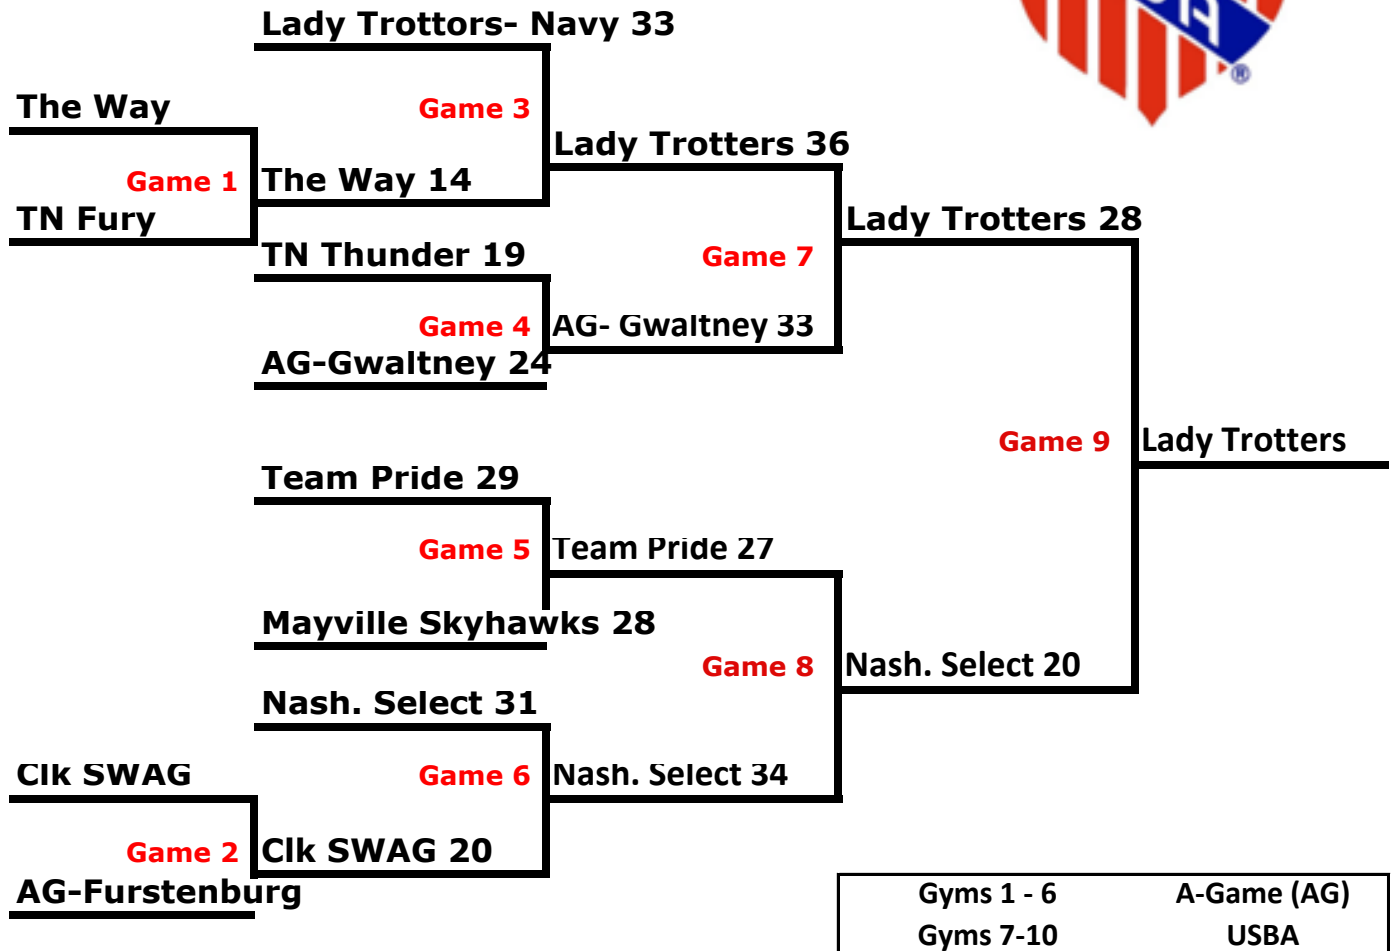

5th Grade - Division 2 Bracket Play

	DAY	TIME	COURT
Game 1	Saturday	5:45PM	AG 5
Game 2	Saturday	5:45PM	AG 6
Game 3	Sunday	10:15AM	AG 1
Game 4	Sunday	10:15AM	AG 2
Game 5	Sunday	10:15AM	AG 5
Game 6	Sunday	10:15AM	AG 6
Game 7 - SEMI	Sunday	2:00PM	AG 1
Game 8 - SEMI	Sunday	2:00PM	AG 2
Game 9 - CHAMPIONSHIP	Sunday	4:30PM	AG 2