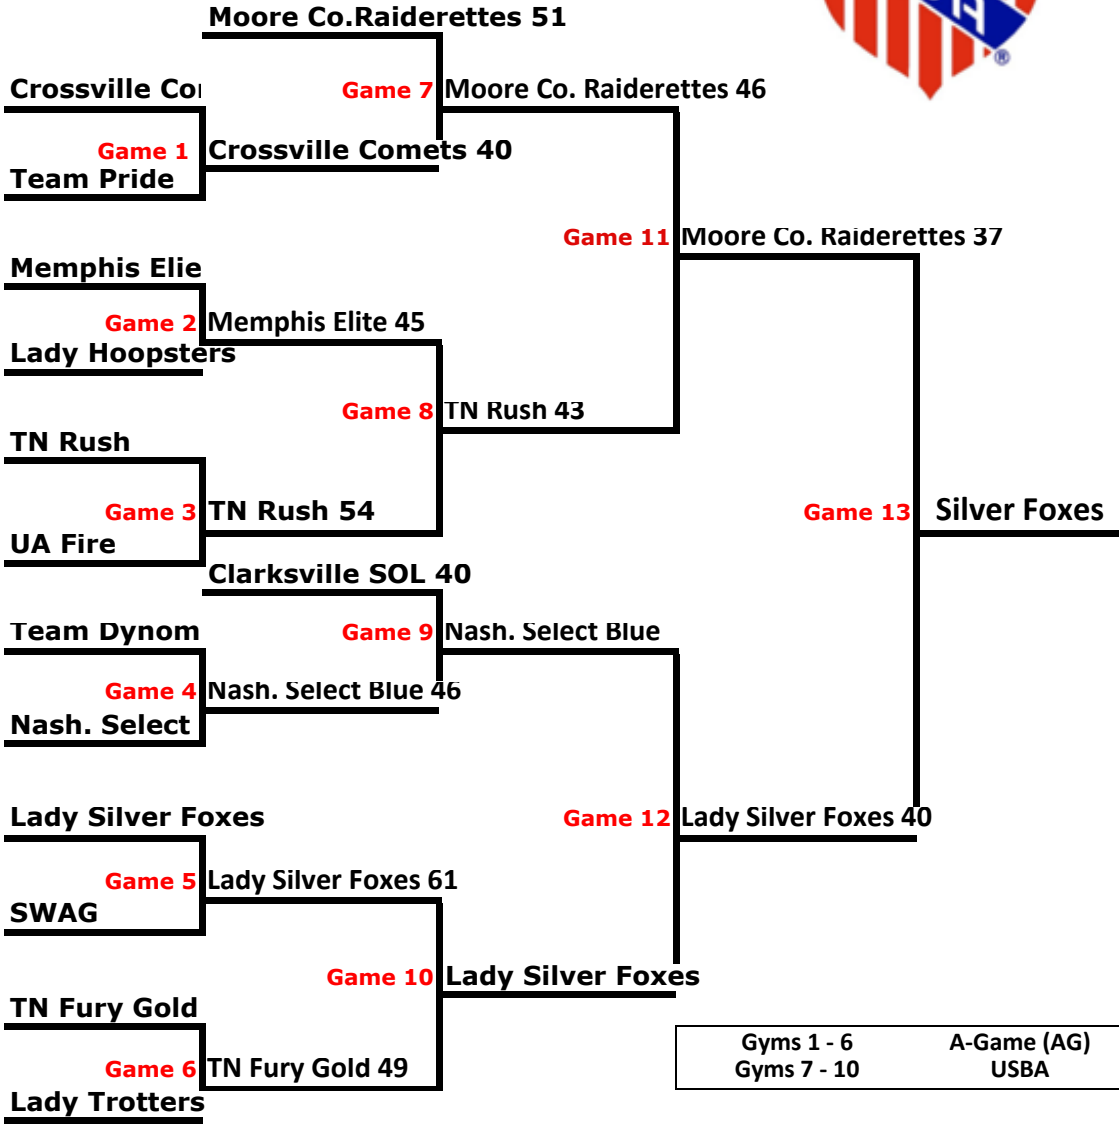

7th Grade - Division 2 Bracket Play

	DAY	TIME	COURT
Game 1	Saturday	7:00PM	AG 1
Game 2	Saturday	7:00PM	AG 2
Game 3	Saturday	7:00PM	AG 3
Game 4	Saturday	7:00PM	AG 4
Game 5	Saturday	7:00PM	AG 5
Game 6	Saturday	7:00PM	AG 6
Game 7	Sunday	10:15AM	AG 3
Game 8	Sunday	10:15AM	AG 4
Game 9	Sunday	11:30AM	AG 1
Game 10	Sunday	11:30AM	AG 2
Game 11-SEMI	Sunday	2:00PM	AG 3
Game 12-SEMI	Sunday	2:00PM	AG 4
Game 13-Championship	Sunday	4:30PM	AG 1