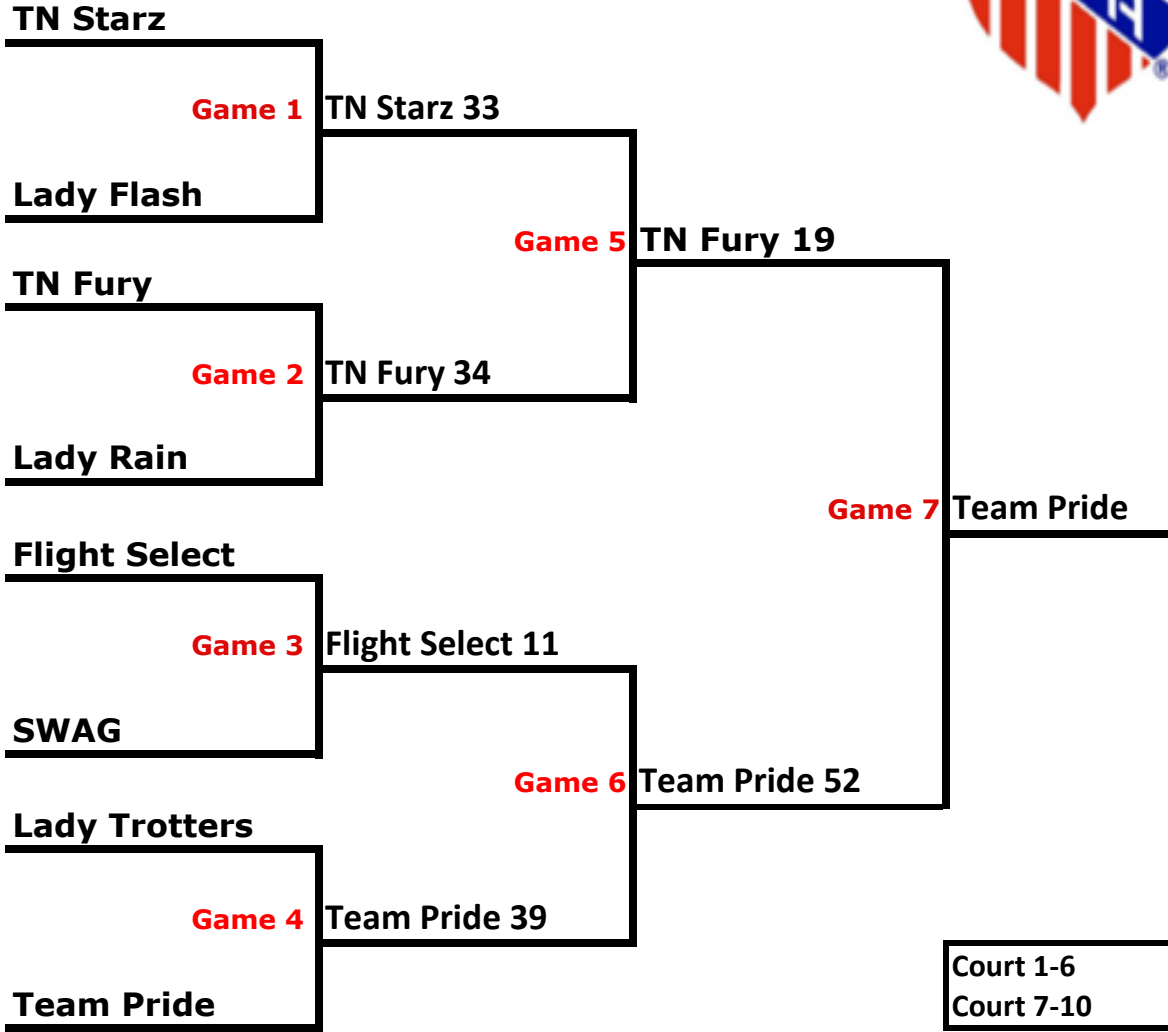

**3rd Grade - Division 1
Bracket Play**

Gyms 1 - 6	A-Game(AG)
Gyms 7-10	USBA

	DAY	TIME	COURT
Game 1	Saturday	5:45PM	AG 1
Game 2	Sunday	9:00AM	USBA 7
Game 3	Sunday	9:00AM	USBA 8
Game 4	Sunday	9:00AM	USBA 9
Game 5	Sunday	9:00AM	USBA 10
Game 6-SEMI	Sunday	12:45PM	AG 5
Game 7-SEMI	Sunday	12:45PM	AG 6
Game 8- Championship	Sunday	3:15PM	AG 1

4th Grade - Division 1 Bracket Play

	DAY	TIME	COURT
Game 1	Saturday	5:45PM	AG 2
Game 2	Saturday	5:45PM	AG 3
Game 3	Saturday	5:45PM	AG 4
Game 4	Sunday	10:15AM	USBA 7
Game 5	Sunday	10:15AM	USBA 8
Game 6	Sunday	10:15AM	USBA 9
Game 7	Sunday	10:15AM	USBA 10
Game 8 - SEMI	Sunday	2:00PM	AG 5
Game 9 - SEMI	Sunday	2:00PM	AG 6
Game 10 - CHAMPIONSHIP	Sunday	4:30PM	AG 5

5th Grade - Division 1 Bracket Play

	DAY	TIME	COURT
Game 1	Saturday	8:15PM	AG 1
Game 2	Saturday	8:15PM	AG 2
Game 3	Saturday	8:15PM	AG 3
Game 4	Saturday	8:15PM	AG 4
Game 5-SEMI	Sunday	11:30AM	AG 5
Game 6-SEMI	Sunday	11:30AM	AG 6
Game 7-Championship	Sunday	3:15PM	AG 2