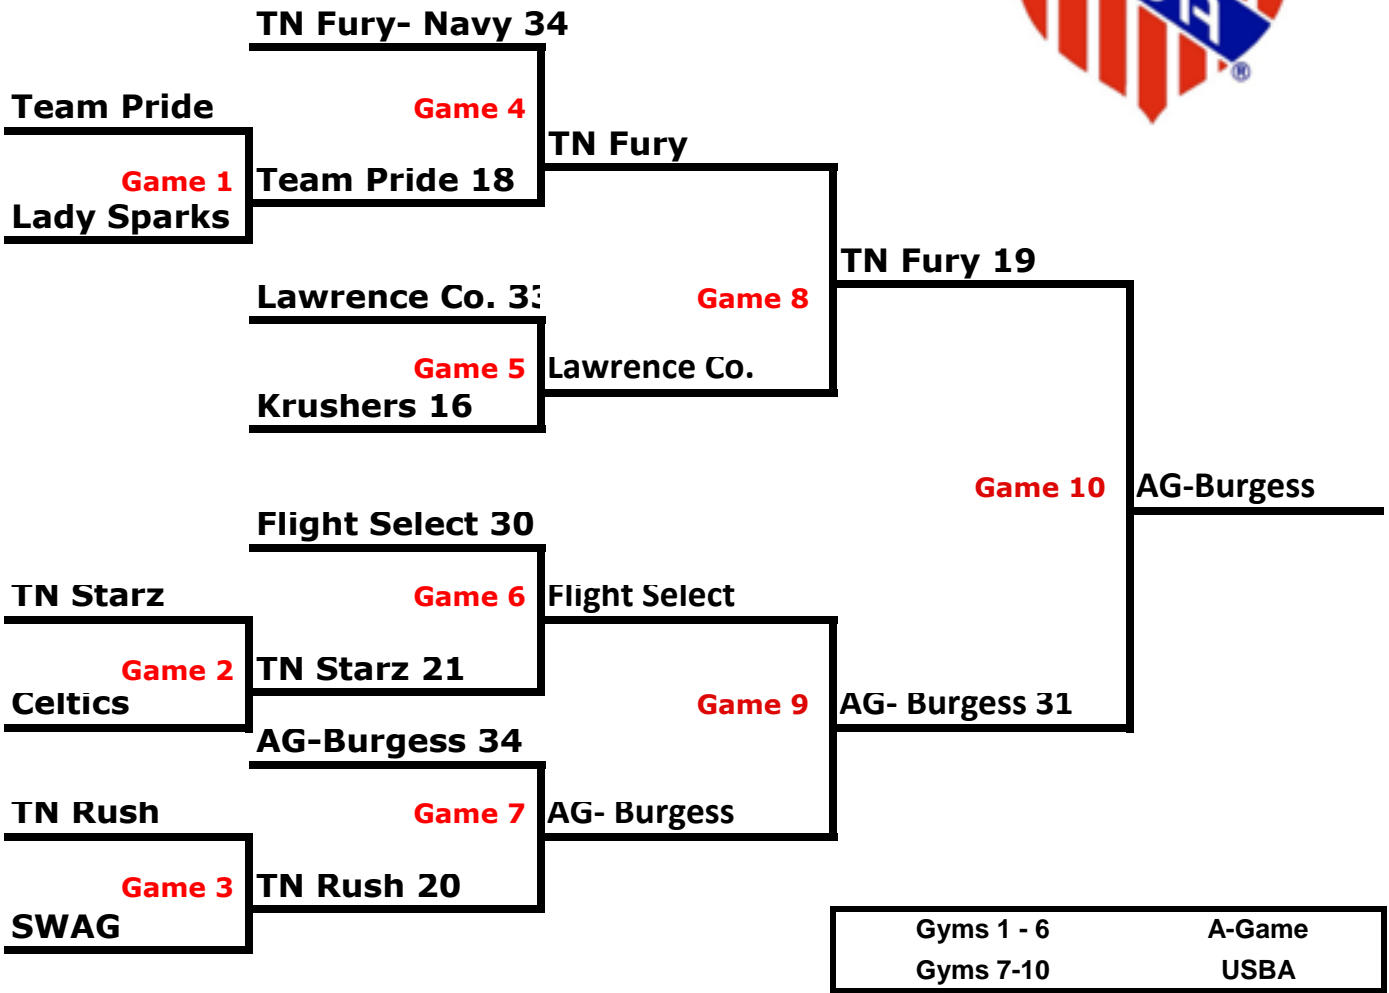

**3rd Grade - Division 1
Bracket Play**

Gyms 1 - 6	A-Game(AG)
Gyms 7-10	USBA

	DAY	TIME	COURT
Game 1	Saturday	5:45PM	AG 1
Game 2	Sunday	9:00AM	USBA 7
Game 3	Sunday	9:00AM	USBA 8
Game 4	Sunday	9:00AM	USBA 9
Game 5	Sunday	9:00AM	USBA 10
Game 6-SEMI	Sunday	12:45PM	AG 5
Game 7-SEMI	Sunday	12:45PM	AG 6
Game 8- Championship	Sunday	3:15PM	AG 1

4th Grade - Division 1 Bracket Play

	DAY	TIME	COURT
Game 1	Saturday	5:45PM	AG 2
Game 2	Saturday	5:45PM	AG 3
Game 3	Saturday	5:45PM	AG 4
Game 4	Sunday	10:15AM	USBA 7
Game 5	Sunday	10:15AM	USBA 8
Game 6	Sunday	10:15AM	USBA 9
Game 7	Sunday	10:15AM	USBA 10
Game 8 - SEMI	Sunday	2:00PM	AG 5
Game 9 - SEMI	Sunday	2:00PM	AG 6
Game 10 - CHAMPIONSHIP	Sunday	4:30PM	AG 5

5th Grade - Division 1 Bracket Play

	DAY	TIME	COURT
Game 1	Saturday	8:15PM	AG 1
Game 2	Saturday	8:15PM	AG 2
Game 3	Saturday	8:15PM	AG 3
Game 4	Saturday	8:15PM	AG 4
Game 5-SEMI	Sunday	11:30AM	AG 5
Game 6-SEMI	Sunday	11:30AM	AG 6
Game 7-Championship	Sunday	3:15PM	AG 2

5th Grade - Division 2 Bracket Play

	DAY	TIME	COURT
Game 1	Saturday	5:45PM	AG 5
Game 2	Saturday	5:45PM	AG 6
Game 3	Sunday	10:15AM	AG 1
Game 4	Sunday	10:15AM	AG 2
Game 5	Sunday	10:15AM	AG 5
Game 6	Sunday	10:15AM	AG 6
Game 7 - SEMI	Sunday	2:00PM	AG 1
Game 8 - SEMI	Sunday	2:00PM	AG 2
Game 9 - CHAMPIONSHIP	Sunday	4:30PM	AG 2